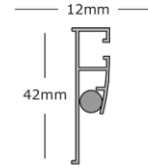

• Soft Close • Nylon Brush

**Glass Clamp**

Suitable for 8 mm - 18 mm Glass / panel

**18 mm Accessory Rail**

DESCRIPTION	A
Suitable For 900mm Panel	800mm
Suitable For 1050mm Panel	950mm
Suitable For 1200mm Panel	1100mm
Suitable For 1350mm Panel	1250mm
Suitable For 1500mm Panel	1400mm

**8 mm Accessory Rail**

DESCRIPTION	A
Suitable For 900mm Panel	800mm
Suitable For 1050mm Panel	950mm
Suitable For 1200mm Panel	1100mm
Suitable For 1350mm Panel	1250mm
Suitable For 1500mm Panel	1400mm

**Woden Apron Bracket**

**Panel Accessory Rail**

DESCRIPTION	A
Suitable For 900mm Panel	800mm
Suitable For 1050mm Panel	950mm
Suitable For 1200mm Panel	1100mm
Suitable For 1350mm Panel	1250mm
Suitable For 1500mm Panel	1400mm

**Paper Hanger Rail**

DESCRIPTION	A
Suitable For 900mm Panel	800mm
Suitable For 1050mm Panel	950mm
Suitable For 1200mm Panel	1100mm
Suitable For 1350mm Panel	1250mm
Suitable For 1500mm Panel	1400mm

**Pen Tray**

**Stationary Tray**