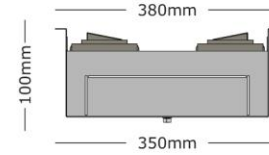

**C Raceway Access Below**

**Sharing**

**Non Sharing**

**C Raceway Access Above**

**Sharing**

**Non Sharing**

**Aluminum R/W Riser**

Type of Raceway	A	B	C
Aluminum R/W	600mm	150mm	60mm
Flexi R/W	545mm	150mm	50mm
Dual R/W	415mm	150mm	50mm
C R/W	625mm	150mm	50mm