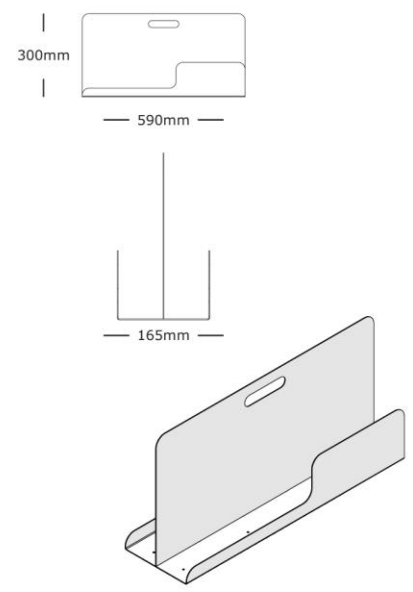

Metal Divider