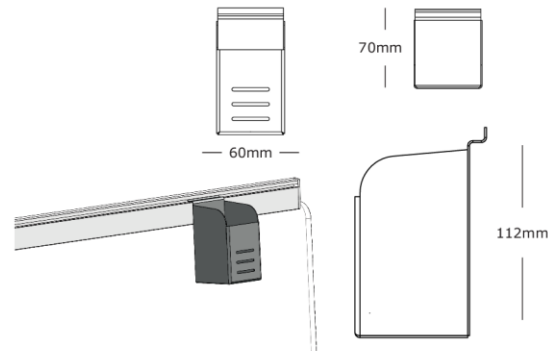

**Panel Accessory Rail**

DESCRIPTION	A
Suitable For 900mm Panel	800mm
Suitable For 1050mm Panel	950mm
Suitable For 1200mm Panel	1100mm
Suitable For 1350mm Panel	1250mm
Suitable For 1500mm Panel	1400mm

**Paper Hanger Rail**

DESCRIPTION	A
Suitable For 900mm Panel	800mm
Suitable For 1050mm Panel	950mm
Suitable For 1200mm Panel	1100mm
Suitable For 1350mm Panel	1250mm
Suitable For 1500mm Panel	1400mm

**Pen Tray**

**Stationary Tray**

### Available Size

- Suitable For 1200mm (L) x 600mm (D) Table Top
- Suitable For 1500mm (L) x 600mm (D) Table Top