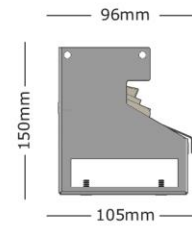

Flexi Raceway

Sharing