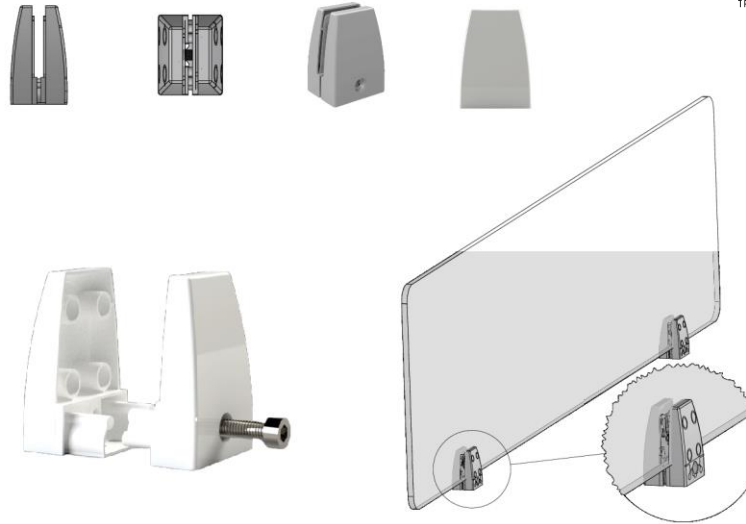

• Soft Close • Nylon Brush

**Access Flap Box**

Front View

Side View

Top View

Cut out Diagram

ITEM	A	B
Access Flap Box 250	240mm	130mm
Access Flap Box 300	290mm	130mm
Access Flap Box 400	390mm	130mm
Access Flap Box 450	440mm	130mm

• Soft Close • Nylon Brush

**Glass Clamp**

Suitable for 8 mm - 18 mm Glass / panel

**18 mm Accessory Rail**

DESCRIPTION	A
Suitable For 900mm Panel	800mm
Suitable For 1050mm Panel	950mm
Suitable For 1200mm Panel	1100mm
Suitable For 1350mm Panel	1250mm
Suitable For 1500mm Panel	1400mm