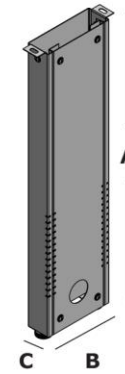

# B WIRE MANAGEMENT

**Aluminum Raceway**

**Sharing / Non Sharing**

**Flexi Raceway**

**Sharing**

**Non Sharing**

**Dual Raceway**

**Sharing / Non Sharing**

**C Raceway Access Below**

**Sharing**

**Non Sharing**

**C Raceway Access Above**

**Sharing**

**Non Sharing**

**Aluminum R/W Riser**

Type of Raceway	A	B	C
Aluminum R/W	600mm	150mm	60mm
Flexi R/W	545mm	150mm	50mm
Dual R/W	415mm	150mm	50mm
C R/W	625mm	150mm	50mm