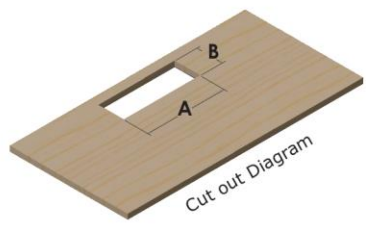

• Soft Close • Nylon Brush

**Access Flap Box**

Front View

Side View

Top View

Cut out Diagram

ITEM	A	B
Access Flap Box 250	240mm	130mm
Access Flap Box 300	290mm	130mm
Access Flap Box 400	390mm	130mm
Access Flap Box 450	440mm	130mm

• Soft Close • Nylon Brush

**Glass Clamp**

Suitable for 8 mm - 18 mm Glass / panel

**18 mm Accessory Rail**

DESCRIPTION	A
Suitable For 900mm Panel	800mm
Suitable For 1050mm Panel	950mm
Suitable For 1200mm Panel	1100mm
Suitable For 1350mm Panel	1250mm
Suitable For 1500mm Panel	1400mm