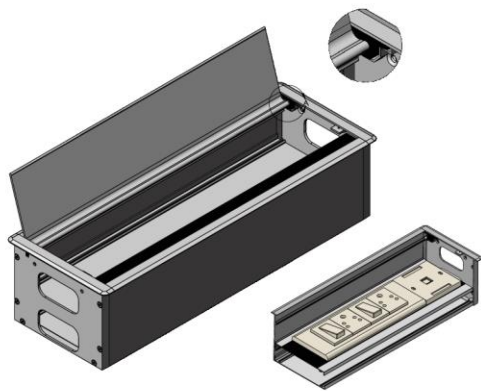

# D ACCESSORIES

SV MODUTECH  
TRANSFORMING SPACES

**Access Flap**

Front View

Side View

Top View

Cut out Diagram

ITEM	A	B
Access Flap 300	290mm	130mm
Access Flap 400	390mm	130mm
Access Flap 450	440mm	130mm
Access Flap 600	590mm	130mm

• Soft Close • Nylon Brush

**Access Flap Box**

Front View

Side View

Top View

Cut out Diagram

ITEM	A	B
Access Flap Box 250	240mm	130mm
Access Flap Box 300	290mm	130mm
Access Flap Box 400	390mm	130mm
Access Flap Box 450	440mm	130mm

• Soft Close • Nylon Brush

**Glass Clamp**

Suitable for 8 mm - 18 mm Glass / panel

**18 mm Accessory Rail**

DESCRIPTION	A
Suitable For 900mm Panel	800mm
Suitable For 1050mm Panel	950mm
Suitable For 1200mm Panel	1100mm
Suitable For 1350mm Panel	1250mm
Suitable For 1500mm Panel	1400mm