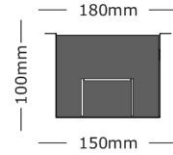

**C Raceway Access Below**

**Sharing**

**Non Sharing**

**C Raceway Access Above**

**Sharing**

**Non Sharing**

**Aluminum R/W Riser**

Type of Raceway	A	B	C
Aluminum R/W	600mm	150mm	60mm
Flexi R/W	545mm	150mm	50mm
Dual R/W	415mm	150mm	50mm
C R/W	625mm	150mm	50mm

### Available Size

- Suitable For 1200mm (L) x 600mm (D) Table Top
- Suitable For 1500mm (L) x 600mm (D) Table Top