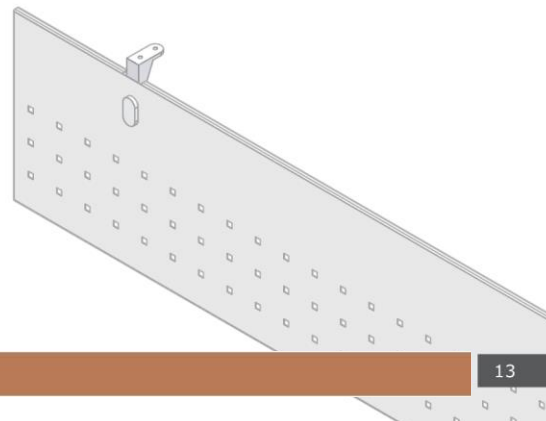

DESKING APRON / MODESTY