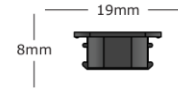

Panel Accessory Rail