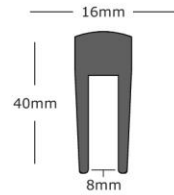

• Soft Close • Nylon Brush

**Access Flap Box**

Front View

Side View

Top View

Cut out Diagram

ITEM	A	B
Access Flap Box 250	240mm	130mm
Access Flap Box 300	290mm	130mm
Access Flap Box 400	390mm	130mm
Access Flap Box 450	440mm	130mm

• Soft Close • Nylon Brush

**Glass Clamp**

Suitable for 8 mm - 18 mm Glass / panel

**18 mm Accessory Rail**

DESCRIPTION	A
Suitable For 900mm Panel	800mm
Suitable For 1050mm Panel	950mm
Suitable For 1200mm Panel	1100mm
Suitable For 1350mm Panel	1250mm
Suitable For 1500mm Panel	1400mm

**8 mm Accessory Rail**

DESCRIPTION	A
Suitable For 900mm Panel	800mm
Suitable For 1050mm Panel	950mm
Suitable For 1200mm Panel	1100mm
Suitable For 1350mm Panel	1250mm
Suitable For 1500mm Panel	1400mm

**Woden Apron Bracket**

### Available Size

- Suitable For 1200mm (L) x 600mm (D) Table Top
- Suitable For 1500mm (L) x 600mm (D) Table Top