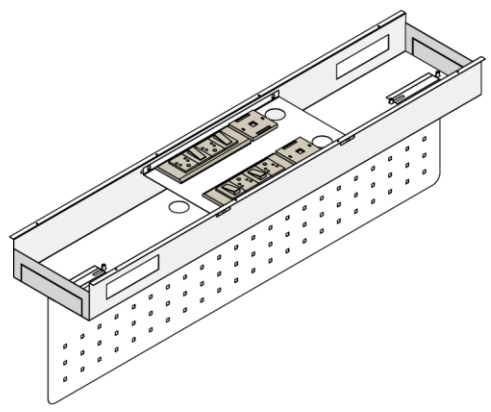

## DESKING APRON / MODESTY

**Front Modesty**

**Leg Apron Fixed 90°**

**Leg Apron Hanging 90°**

**Leg Apron Fixed 98°**

**Leg Apron Hanging 98°**

**Front Apron Fixed 90°**

Aluminum Raceway Apron

Flexi Raceway Apron

Non Sharing

Sharing

**Dual Raceway Apron**

**C Raceway Apron**

# D ACCESSORIES

SV MODUTECH  
TRANSFORMING SPACES

**Access Flap**

Front View

Side View

Top View

Cut out Diagram

ITEM	A	B
Access Flap 300	290mm	130mm
Access Flap 400	390mm	130mm
Access Flap 450	440mm	130mm
Access Flap 600	590mm	130mm

• Soft Close • Nylon Brush

**Access Flap Box**

Front View

Side View

Top View

Cut out Diagram

ITEM	A	B
Access Flap Box 250	240mm	130mm
Access Flap Box 300	290mm	130mm
Access Flap Box 400	390mm	130mm
Access Flap Box 450	440mm	130mm