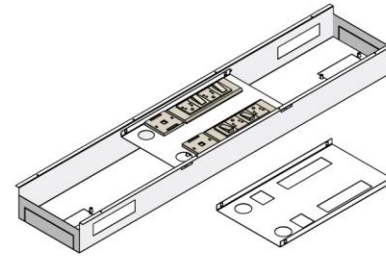

**C Raceway Access Below**

**Sharing**

**Non Sharing**

**C Raceway Access Above**

**Sharing**

**Non Sharing**

**Aluminum R/W Riser**

Type of Raceway	A	B	C
Aluminum R/W	600mm	150mm	60mm
Flexi R/W	545mm	150mm	50mm
Dual R/W	415mm	150mm	50mm
C R/W	625mm	150mm	50mm