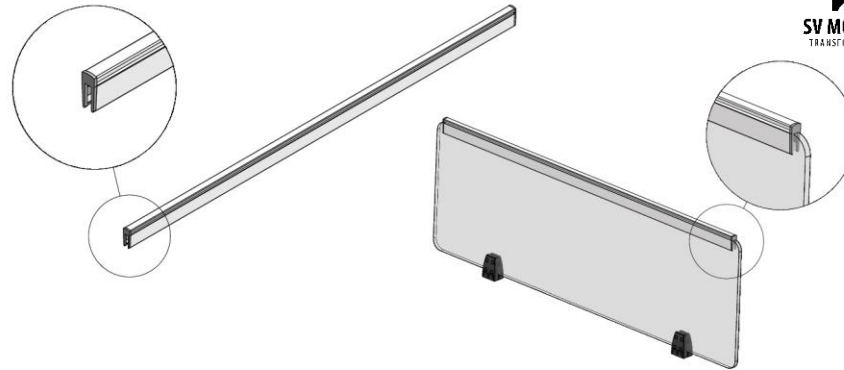

8 mm Accessory Rail