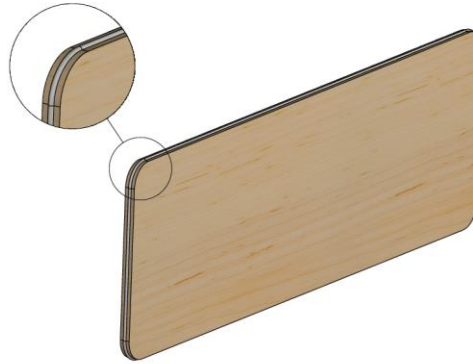

## METAL STORAGE

**Single Drawer**

**Three Drawer Pedestal / Two Drawer Pedestal**

- Front mounting drawer lock
- Nylon Castors - 2 + 2 Lockable + 1 Anti Tilting
- Wooden Facia - Provision
- Heavy Duty Telescopic Drawer channel

**F**

## PRIVACY SCREEN

**30mm Screen**

**18mm Screen**

**8mm Laminated Glass**