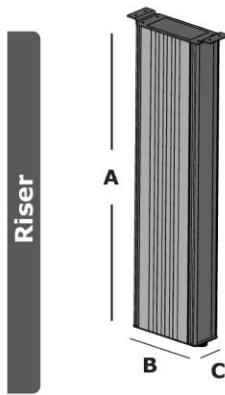

**C Raceway Access Below**

**Sharing**

**Non Sharing**

**C Raceway Access Above**

**Sharing**

**Non Sharing**

**Aluminum R/W Riser**

Type of Raceway	A	B	C
Aluminum R/W	600mm	150mm	60mm
Flexi R/W	545mm	150mm	50mm
Dual R/W	415mm	150mm	50mm
C R/W	625mm	150mm	50mm