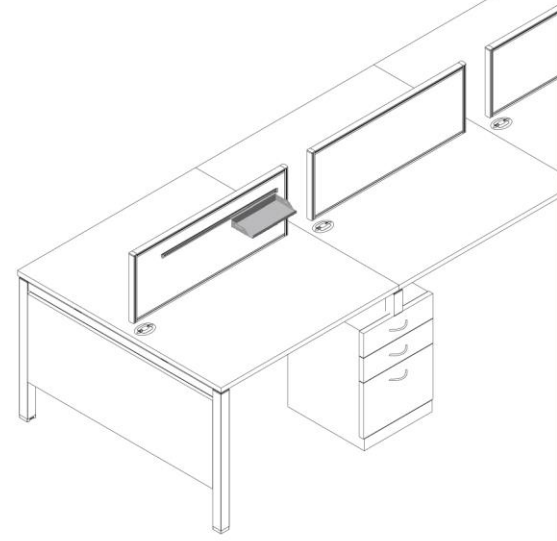

**Panel Accessory Rail**

DESCRIPTION	A
Suitable For 900mm Panel	800mm
Suitable For 1050mm Panel	950mm
Suitable For 1200mm Panel	1100mm
Suitable For 1350mm Panel	1250mm
Suitable For 1500mm Panel	1400mm

**Paper Hanger Rail**

DESCRIPTION	A
Suitable For 900mm Panel	800mm
Suitable For 1050mm Panel	950mm
Suitable For 1200mm Panel	1100mm
Suitable For 1350mm Panel	1250mm
Suitable For 1500mm Panel	1400mm

**Pen Tray**

**Stationary Tray**