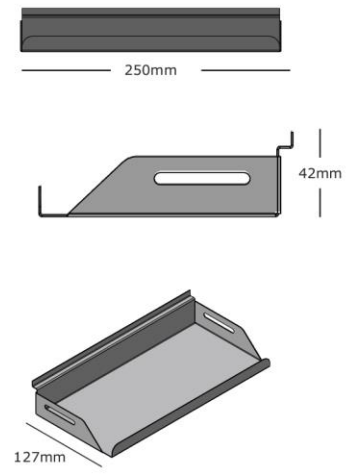

**8 mm Accessory Rail**

DESCRIPTION	A
Suitable For 900mm Panel	800mm
Suitable For 1050mm Panel	950mm
Suitable For 1200mm Panel	1100mm
Suitable For 1350mm Panel	1250mm
Suitable For 1500mm Panel	1400mm

**Woden Apron Bracket**

**Panel Accessory Rail**

DESCRIPTION	A
Suitable For 900mm Panel	800mm
Suitable For 1050mm Panel	950mm
Suitable For 1200mm Panel	1100mm
Suitable For 1350mm Panel	1250mm
Suitable For 1500mm Panel	1400mm

**Paper Hanger Rail**

DESCRIPTION	A
Suitable For 900mm Panel	800mm
Suitable For 1050mm Panel	950mm
Suitable For 1200mm Panel	1100mm
Suitable For 1350mm Panel	1250mm
Suitable For 1500mm Panel	1400mm

**Pen Tray**

**Stationary Tray**

### Available Size

- Suitable For 1200mm (L) x 600mm (D) Table Top
- Suitable For 1500mm (L) x 600mm (D) Table Top