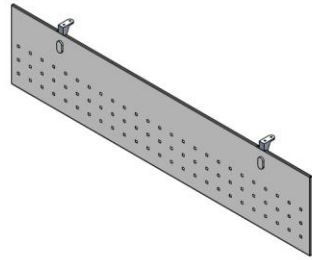

Front Modesty