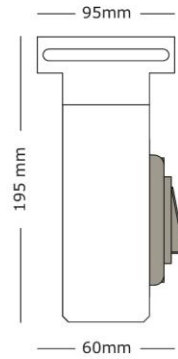

Aluminum Raceway