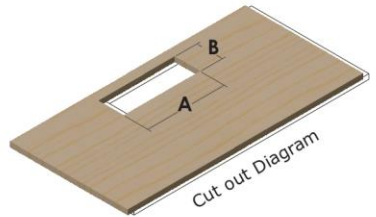

# D ACCESSORIES

SV MODUTECH  
TRANSFORMING SPACES

**Access Flap**

Front View

Side View

Top View

Cut out Diagram

ITEM	A	B
Access Flap 300	290mm	130mm
Access Flap 400	390mm	130mm
Access Flap 450	440mm	130mm
Access Flap 600	590mm	130mm

• Soft Close • Nylon Brush

**Access Flap Box**

Front View

Side View

Top View

Cut out Diagram

ITEM	A	B
Access Flap Box 250	240mm	130mm
Access Flap Box 300	290mm	130mm
Access Flap Box 400	390mm	130mm
Access Flap Box 450	440mm	130mm