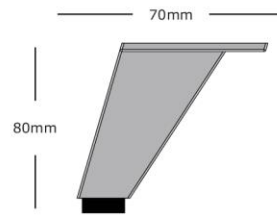

Storage Legs