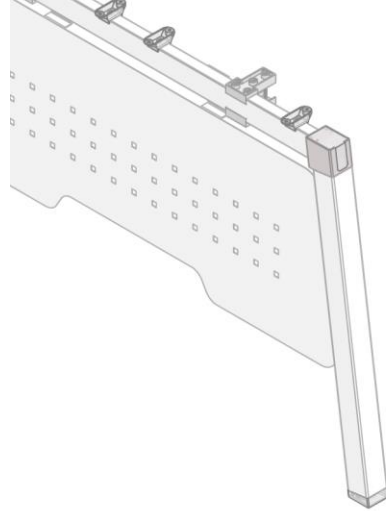

DESKING APRON / MODESTY