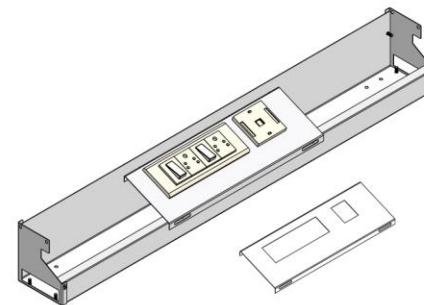

# B WIRE MANAGEMENT

**Aluminum Raceway**

**Sharing / Non Sharing**

**Flexi Raceway**

**Sharing**

**Non Sharing**

**Dual Raceway**

**Sharing / Non Sharing**

**C Raceway Access Below**

**Sharing**

**Non Sharing**

**C Raceway Access Above**

**Sharing**

**Non Sharing**

**Aluminum R/W Riser**

Type of Raceway	A	B	C
Aluminum R/W	600mm	150mm	60mm
Flexi R/W	545mm	150mm	50mm
Dual R/W	415mm	150mm	50mm
C R/W	625mm	150mm	50mm