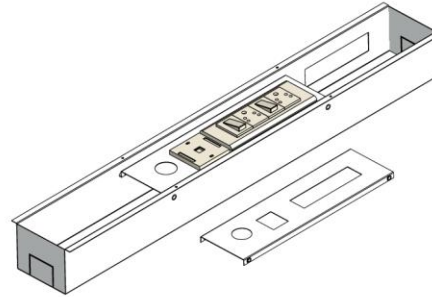

# B WIRE MANAGEMENT

**Aluminum Raceway**

**Sharing / Non Sharing**

**Flexi Raceway**

**Sharing**

**Non Sharing**

**Dual Raceway**

**Sharing / Non Sharing**

**C Raceway Access Below**

**Sharing**

**Non Sharing**

**C Raceway Access Above**

**Sharing**

**Non Sharing**

**Aluminum R/W Riser**

Type of Raceway	A	B	C
Aluminum R/W	600mm	150mm	60mm
Flexi R/W	545mm	150mm	50mm
Dual R/W	415mm	150mm	50mm
C R/W	625mm	150mm	50mm