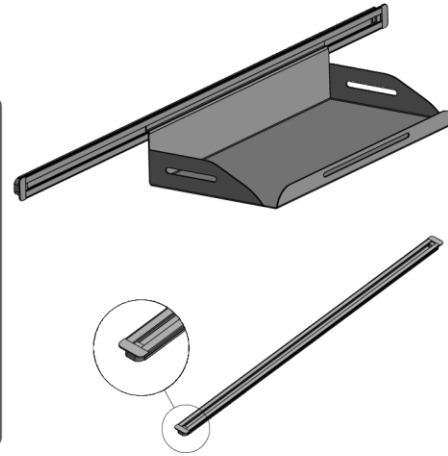

• Soft Close • Nylon Brush

**Glass Clamp**

Suitable for 8 mm - 18 mm Glass / panel

**18 mm Accessory Rail**

DESCRIPTION	A
Suitable For 900mm Panel	800mm
Suitable For 1050mm Panel	950mm
Suitable For 1200mm Panel	1100mm
Suitable For 1350mm Panel	1250mm
Suitable For 1500mm Panel	1400mm

**8 mm Accessory Rail**

DESCRIPTION	A
Suitable For 900mm Panel	800mm
Suitable For 1050mm Panel	950mm
Suitable For 1200mm Panel	1100mm
Suitable For 1350mm Panel	1250mm
Suitable For 1500mm Panel	1400mm

**Woden Apron Bracket**

**Panel Accessory Rail**

DESCRIPTION	A
Suitable For 900mm Panel	800mm
Suitable For 1050mm Panel	950mm
Suitable For 1200mm Panel	1100mm
Suitable For 1350mm Panel	1250mm
Suitable For 1500mm Panel	1400mm

**Paper Hanger Rail**