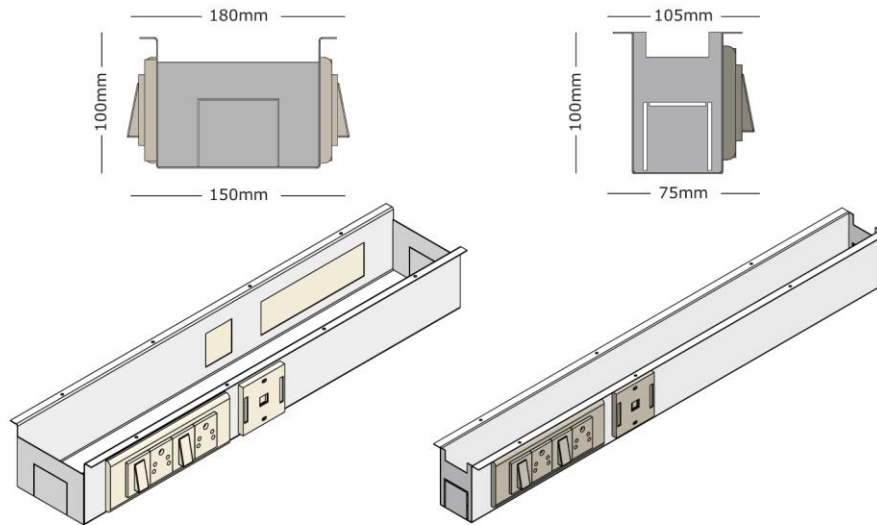

**C Raceway Access Below**

**Sharing**

**Non Sharing**

**C Raceway Access Above**

**Sharing**

**Non Sharing**

**Aluminum R/W Riser**

Type of Raceway	A	B	C
Aluminum R/W	600mm	150mm	60mm
Flexi R/W	545mm	150mm	50mm
Dual R/W	415mm	150mm	50mm
C R/W	625mm	150mm	50mm