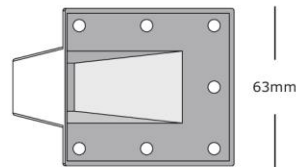

DESCRIPTION	A
Suitable For 900mm Panel	800mm
Suitable For 1050mm Panel	950mm
Suitable For 1200mm Panel	1100mm
Suitable For 1350mm Panel	1250mm
Suitable For 1500mm Panel	1400mm

**Pen Tray**

**Stationary Tray**

**Metal Divider**

**Edge Profile**

Available Colors :  White  Grey

**Storage Legs**