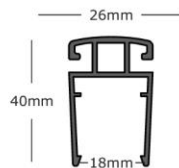

# D ACCESSORIES

SV MODUTECH  
TRANSFORMING SPACES

**Access Flap**

Front View

Side View

Top View

Cut out Diagram

ITEM	A	B
Access Flap 300	290mm	130mm
Access Flap 400	390mm	130mm
Access Flap 450	440mm	130mm
Access Flap 600	590mm	130mm

• Soft Close • Nylon Brush

**Access Flap Box**

Front View

Side View

Top View

Cut out Diagram

ITEM	A	B
Access Flap Box 250	240mm	130mm
Access Flap Box 300	290mm	130mm
Access Flap Box 400	390mm	130mm
Access Flap Box 450	440mm	130mm

• Soft Close • Nylon Brush

**Glass Clamp**

Suitable for 8 mm - 18 mm Glass / panel

**18 mm Accessory Rail**

DESCRIPTION	A
Suitable For 900mm Panel	800mm
Suitable For 1050mm Panel	950mm
Suitable For 1200mm Panel	1100mm
Suitable For 1350mm Panel	1250mm
Suitable For 1500mm Panel	1400mm