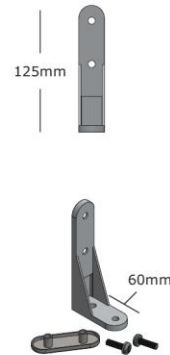

• Soft Close • Nylon Brush

**Access Flap Box**

Front View

Side View

Top View

Cut out Diagram

ITEM	A	B
Access Flap Box 250	240mm	130mm
Access Flap Box 300	290mm	130mm
Access Flap Box 400	390mm	130mm
Access Flap Box 450	440mm	130mm

• Soft Close • Nylon Brush

**Glass Clamp**

Suitable for 8 mm - 18 mm Glass / panel

**18 mm Accessory Rail**

DESCRIPTION	A
Suitable For 900mm Panel	800mm
Suitable For 1050mm Panel	950mm
Suitable For 1200mm Panel	1100mm
Suitable For 1350mm Panel	1250mm
Suitable For 1500mm Panel	1400mm

**8 mm Accessory Rail**

DESCRIPTION	A
Suitable For 900mm Panel	800mm
Suitable For 1050mm Panel	950mm
Suitable For 1200mm Panel	1100mm
Suitable For 1350mm Panel	1250mm
Suitable For 1500mm Panel	1400mm

**Woden Apron Bracket**