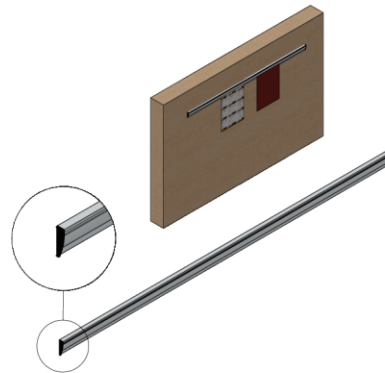

Paper Hanger Rail