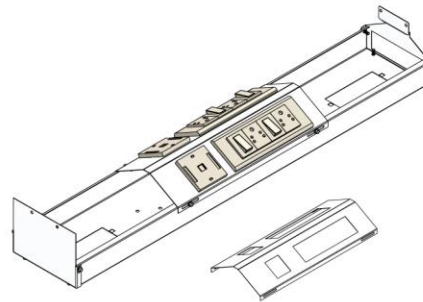

# B WIRE MANAGEMENT

**Aluminum Raceway**

**Sharing / Non Sharing**

**Flexi Raceway**

**Sharing**

**Non Sharing**

**Dual Raceway**

**Sharing / Non Sharing**

**C Raceway Access Below**

**Sharing**

**Non Sharing**

**C Raceway Access Above**

**Sharing**

**Non Sharing**

**Aluminum R/W Riser**

Type of Raceway	A	B	C
Aluminum R/W	600mm	150mm	60mm
Flexi R/W	545mm	150mm	50mm
Dual R/W	415mm	150mm	50mm
C R/W	625mm	150mm	50mm