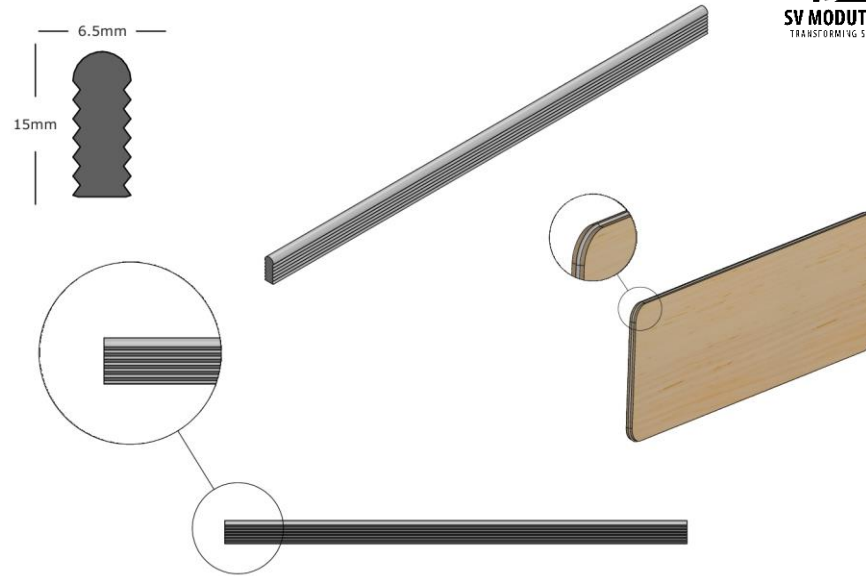

**Panel Accessory Rail**

DESCRIPTION	A
Suitable For 900mm Panel	800mm
Suitable For 1050mm Panel	950mm
Suitable For 1200mm Panel	1100mm
Suitable For 1350mm Panel	1250mm
Suitable For 1500mm Panel	1400mm

**Paper Hanger Rail**

DESCRIPTION	A
Suitable For 900mm Panel	800mm
Suitable For 1050mm Panel	950mm
Suitable For 1200mm Panel	1100mm
Suitable For 1350mm Panel	1250mm
Suitable For 1500mm Panel	1400mm

**Pen Tray**

**Stationary Tray**

**Metal Divider**

**Edge Profile**

Available Colors :  White  Grey

**Storage Legs**