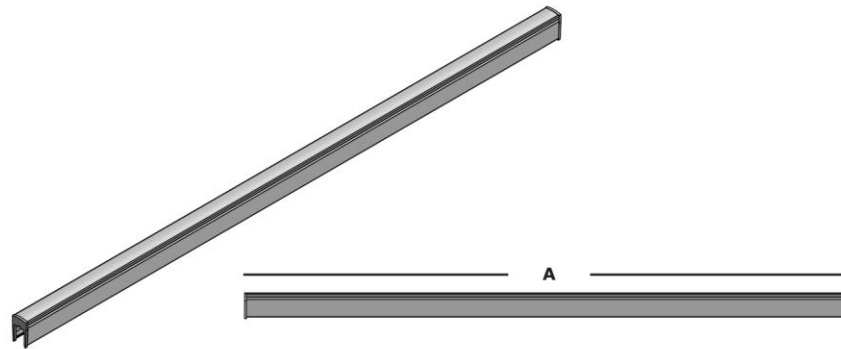

• Soft Close • Nylon Brush

**Access Flap Box**

Front View

Side View

Top View

Cut out Diagram

ITEM	A	B
Access Flap Box 250	240mm	130mm
Access Flap Box 300	290mm	130mm
Access Flap Box 400	390mm	130mm
Access Flap Box 450	440mm	130mm

• Soft Close • Nylon Brush

**Glass Clamp**

Suitable for 8 mm - 18 mm Glass / panel

**18 mm Accessory Rail**

DESCRIPTION	A
Suitable For 900mm Panel	800mm
Suitable For 1050mm Panel	950mm
Suitable For 1200mm Panel	1100mm
Suitable For 1350mm Panel	1250mm
Suitable For 1500mm Panel	1400mm