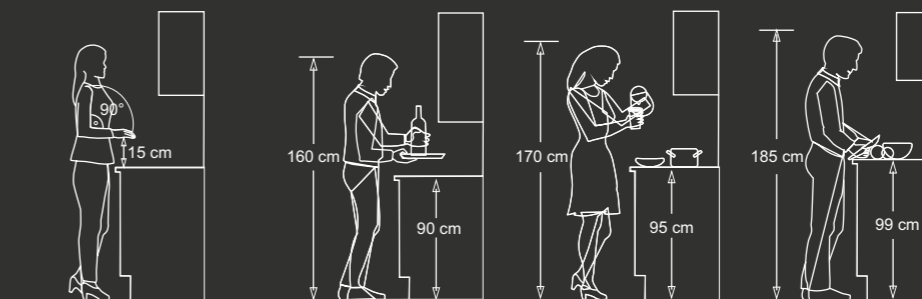

## Standards We Follow Height Chart

Find your ergonomically optimal working height by bending your elbows to 90 degrees and measuring 15 cm downwards.