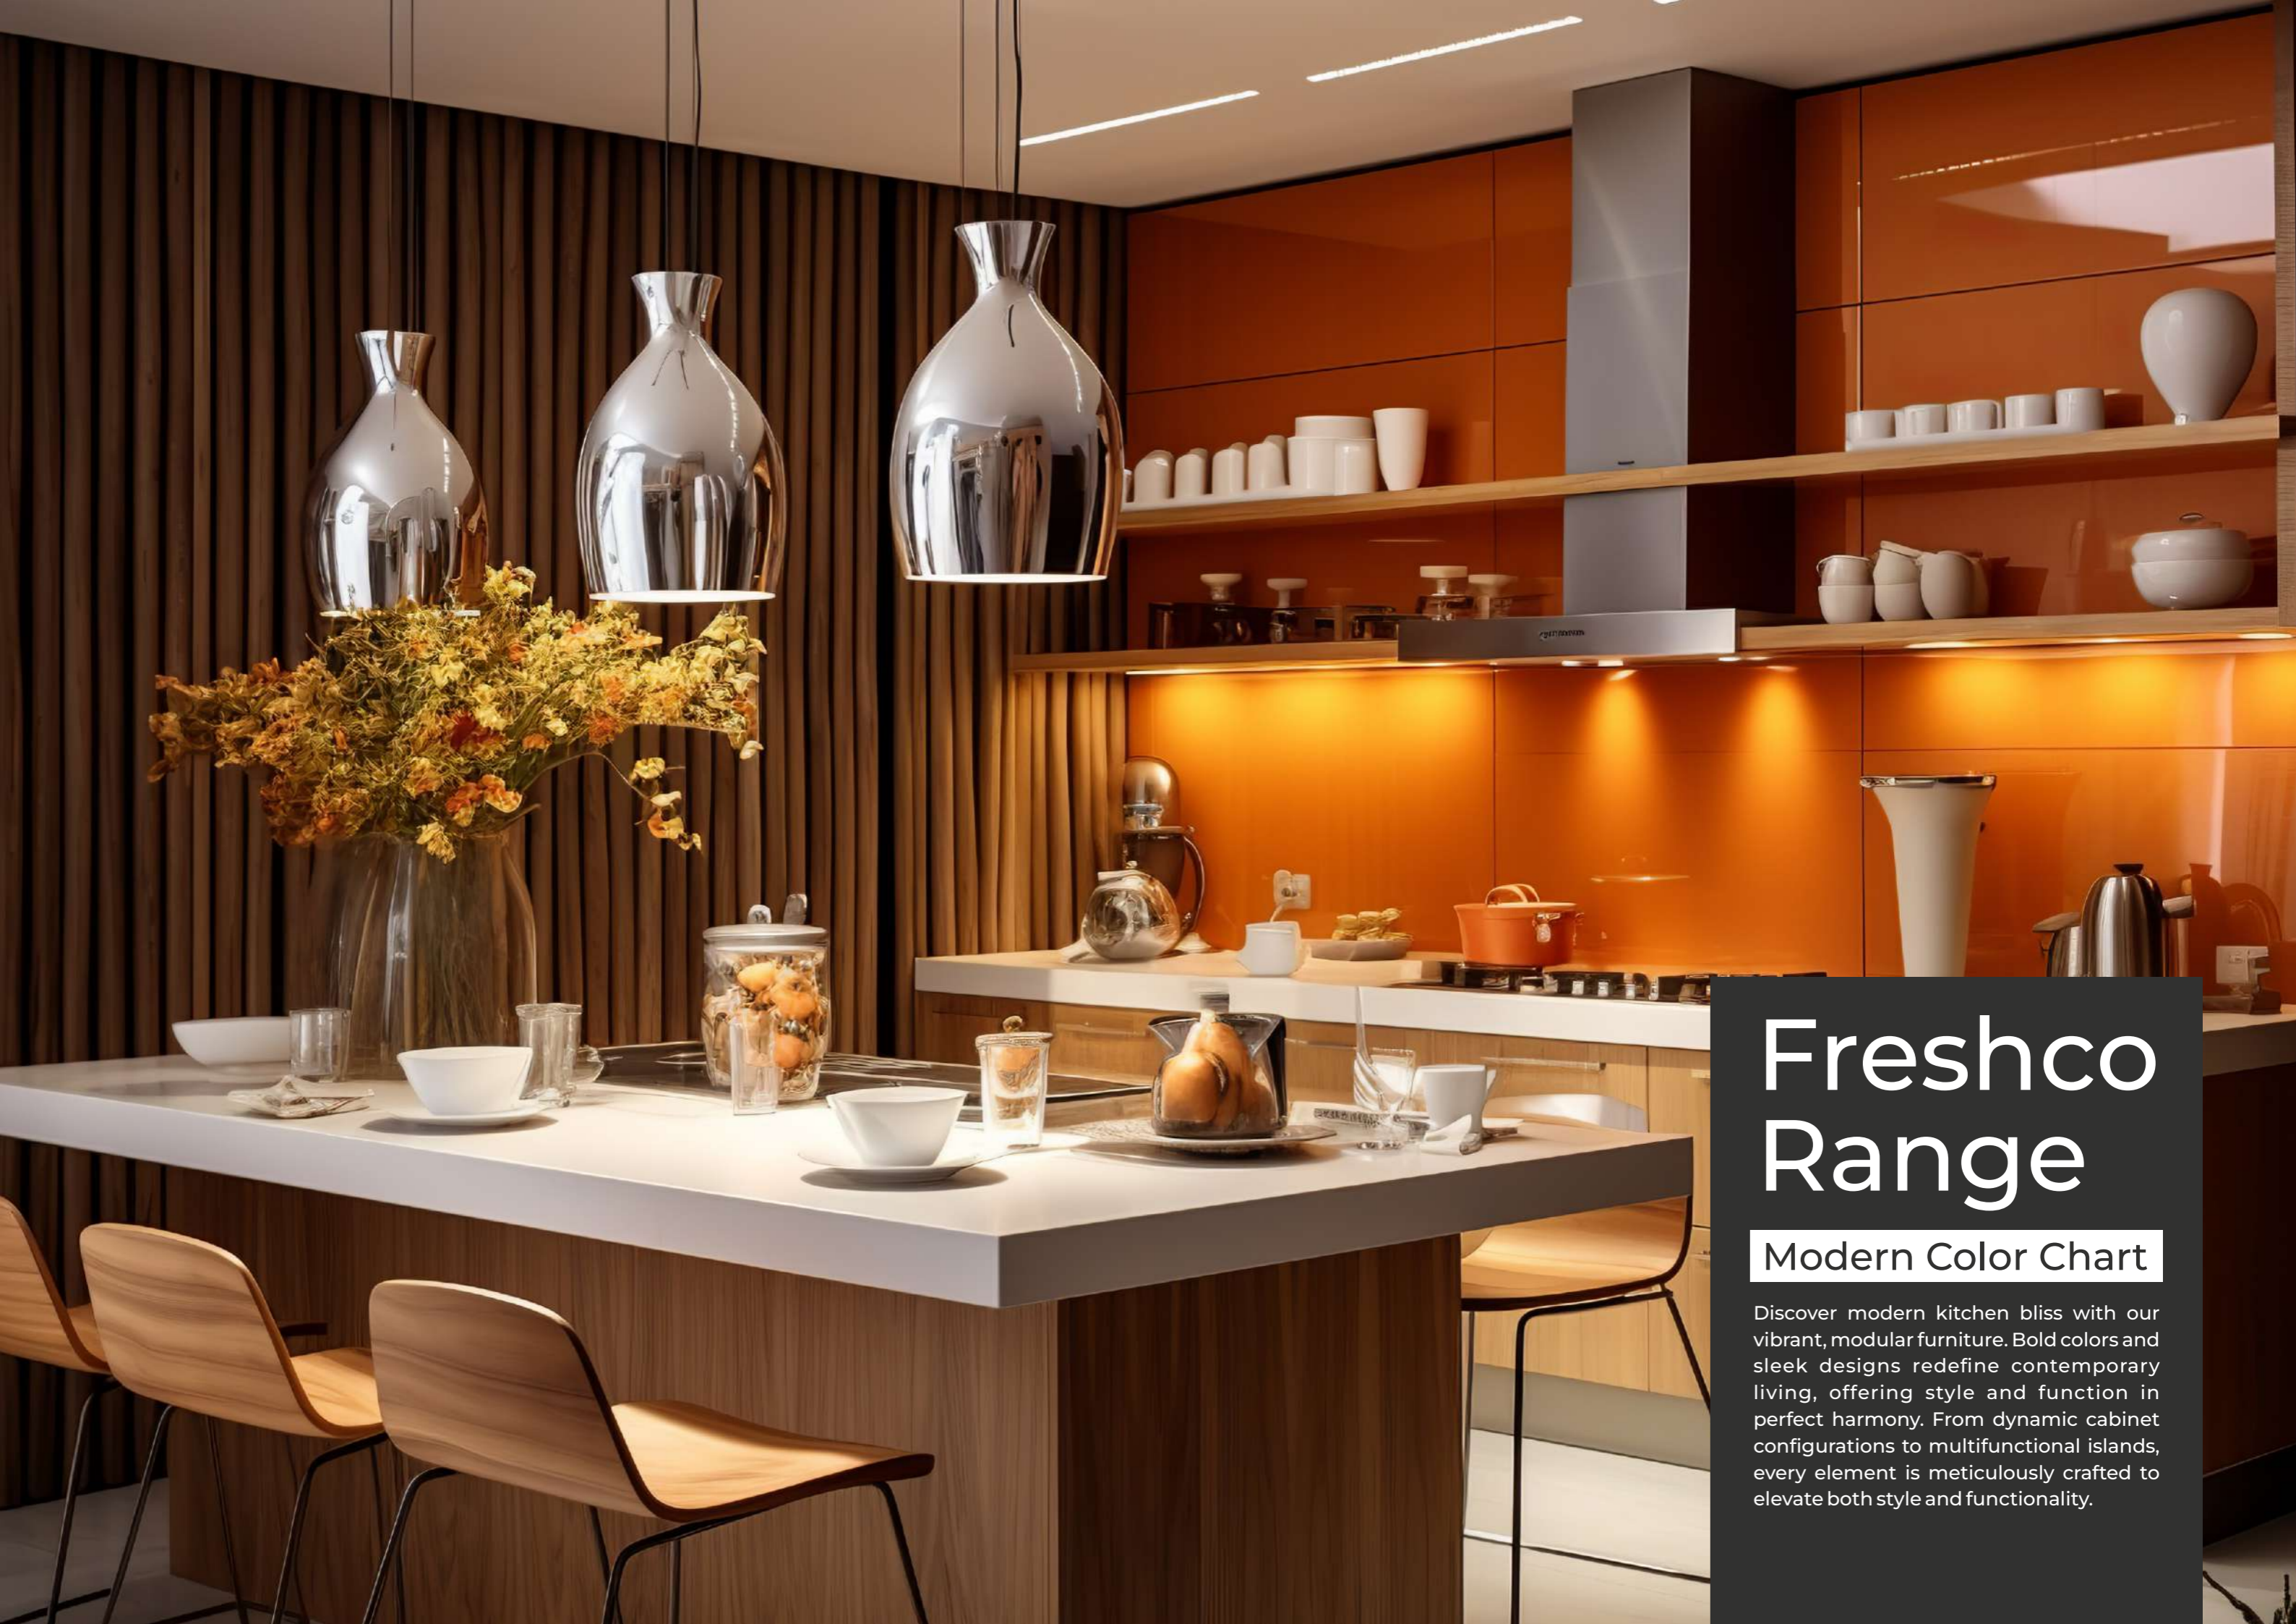

Freshco Range

Modern Color Chart

Discover modern kitchen bliss with our vibrant, modular furniture. Bold colors and sleek designs redefine contemporary living, offering style and function in perfect harmony. From dynamic cabinet configurations to multifunctional islands, every element is meticulously crafted to elevate both style and functionality.