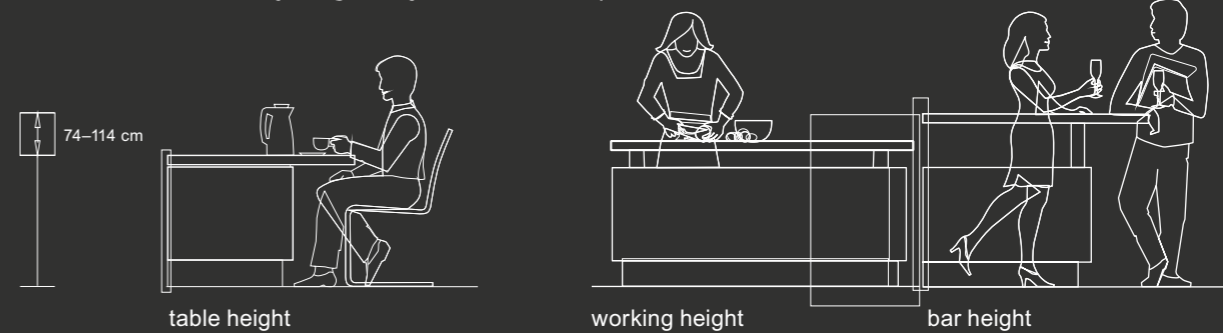

Kitchen Island

Most comfortable working conditions for every activity – thanks to the infinitely height-adjustable worktop.