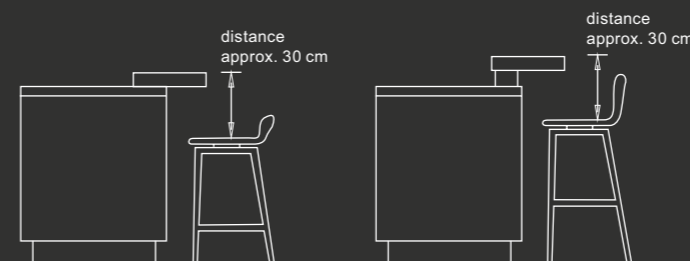

Counter/ Bar Heights

For a comfortable sitting position, set the bar height approximately 30 cm above the seat height of your bar stool.