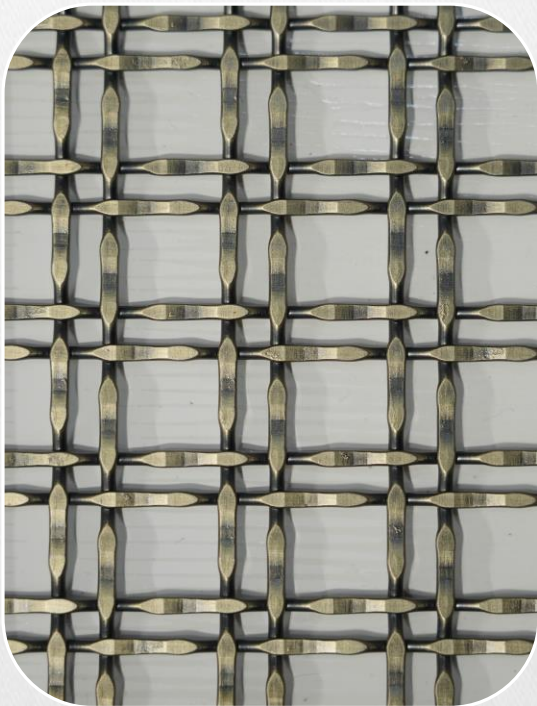

MESH

SV MODUTECH METAL PRODUCTS

Architecture, Decoration, Design, Art

About Metal Decorative Mesh

- **Product Material**

Stainless steel.

- **Product color :**

Copper plating, titanium plating, aluminum oxidation, fluorocarbon spraying, metal baking paint and other processing and coloring treatments.

SVM-6027

SVM-6077

SVM-7033

SVM-7066

SVM-8003

SVM-6095

SVM-6074

SVM-6013

SVM-6005

SVM-7077

SVM-6096

SVM-6092

SVM-6001

SVM-8012

SVM-7044

SVM-6008