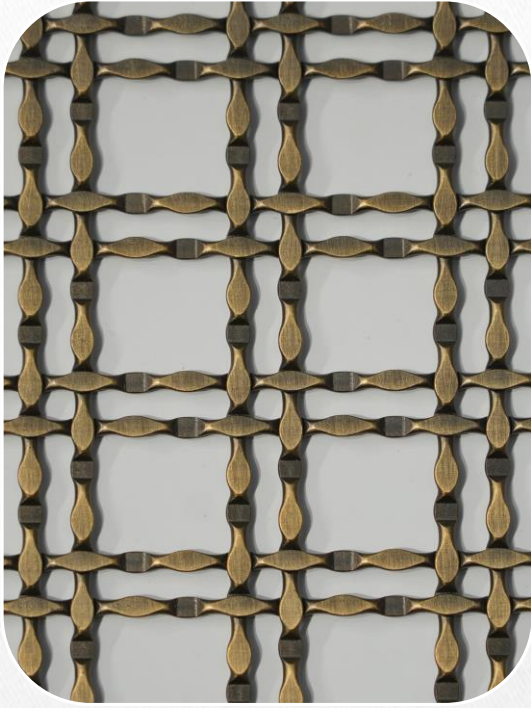

MESH

SV MODUTECH METAL PRODUCTS

Architecture, Decoration, Design, Art

About Metal Decorative Mesh

- **Product Material**

Stainless steel.

- **Product color :**

Copper plating, titanium plating, aluminum oxidation, fluorocarbon spraying, metal baking paint and other processing and coloring treatments.

- **Features :**

Its characteristics are not limited by the size of the space, any color, easy installation, unique appearance, elegant, extraordinary personality, noble, taste, vivid decorative effect, and high fire rating. Therefore, the unique artistic style of different modern metal decorations is directly created, and the imagination space is unlimited under the refraction of light.